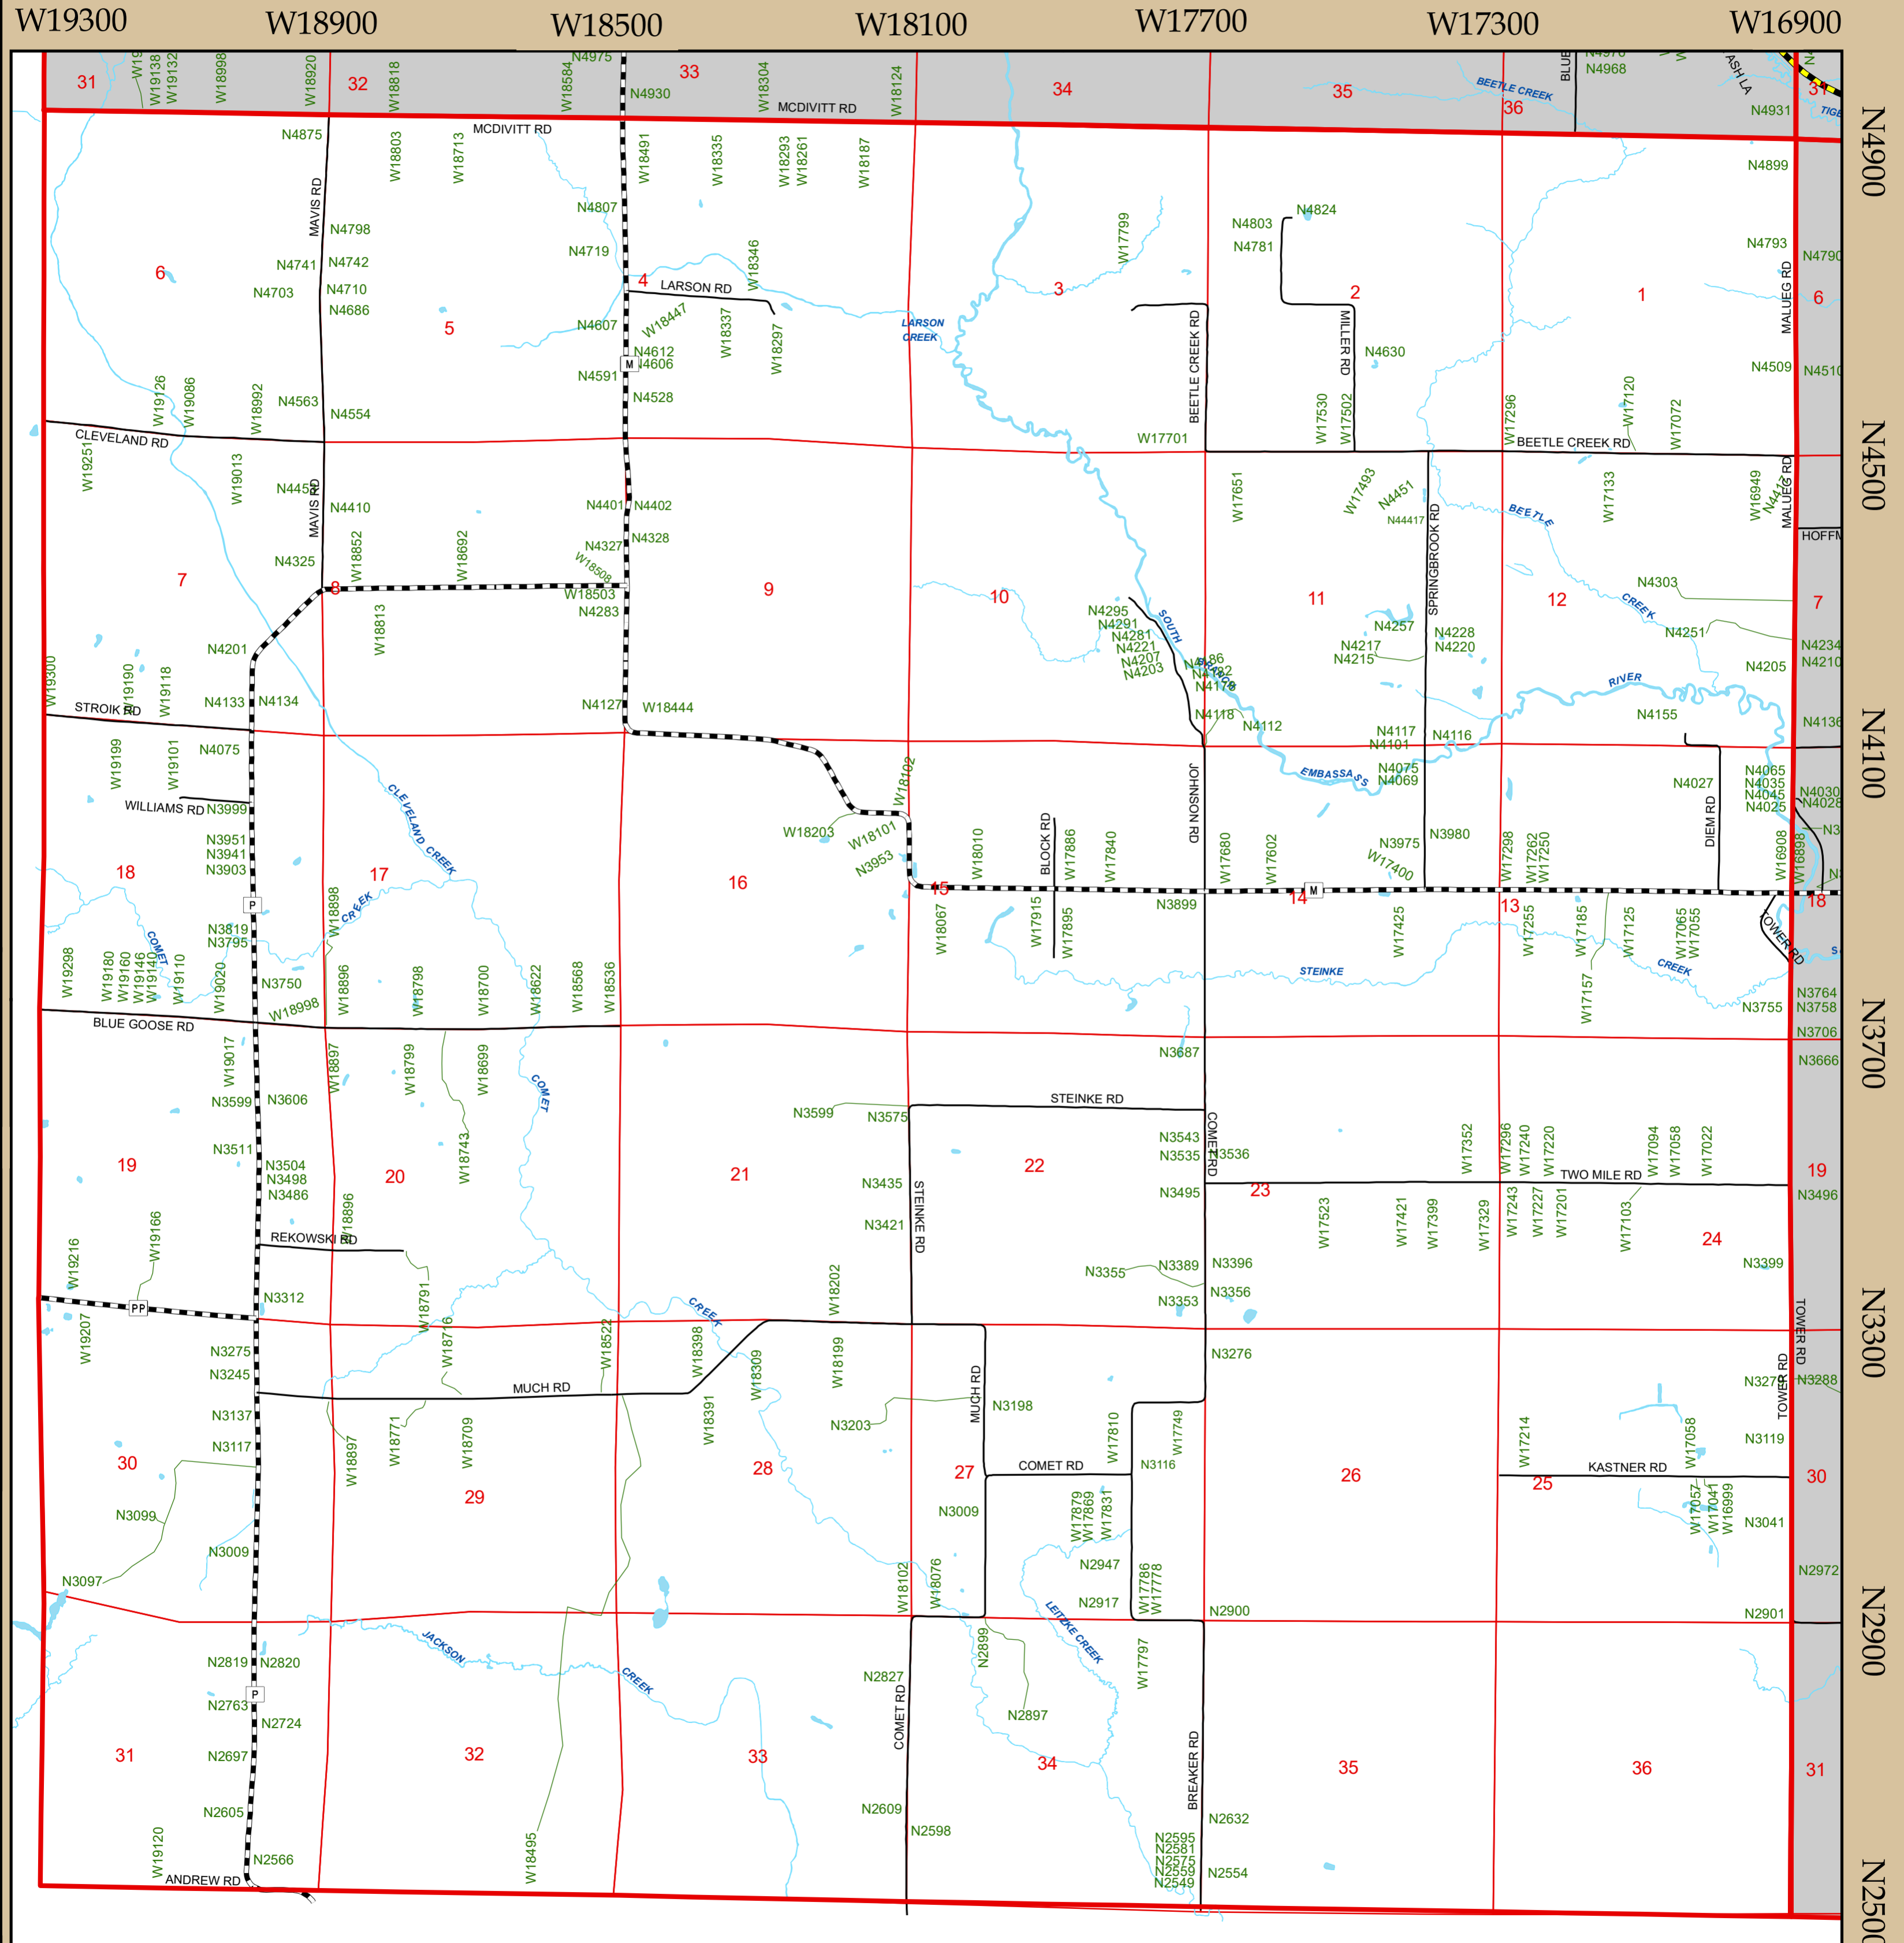

# Town of Germania

T.26 N R.11 E.

**Legend**

- Federal/State Highways
- County Highways
- Town/Municipal Roads
- Private Roads
- Railroads
- Waterbodies

Information depicted on this map was interpreted from digital orthophotography and various other land records. An attempt was made to accurately represent the physical and cultural information shown here, however, recent changes in the physical and cultural landscape may not be represented. This map is intended for planning and general use only. Please refer to the original source documents for detailed information. If you have any questions or discover any discrepancies on this map, please contact the Shawano County Technology Services Department: 715-526-4614.

Cartography: David Poffinbarger, GISP  
 Shawano County GIS Coordinator/Land Information Officer  
 Date: 13 August 2019

Town of Germania